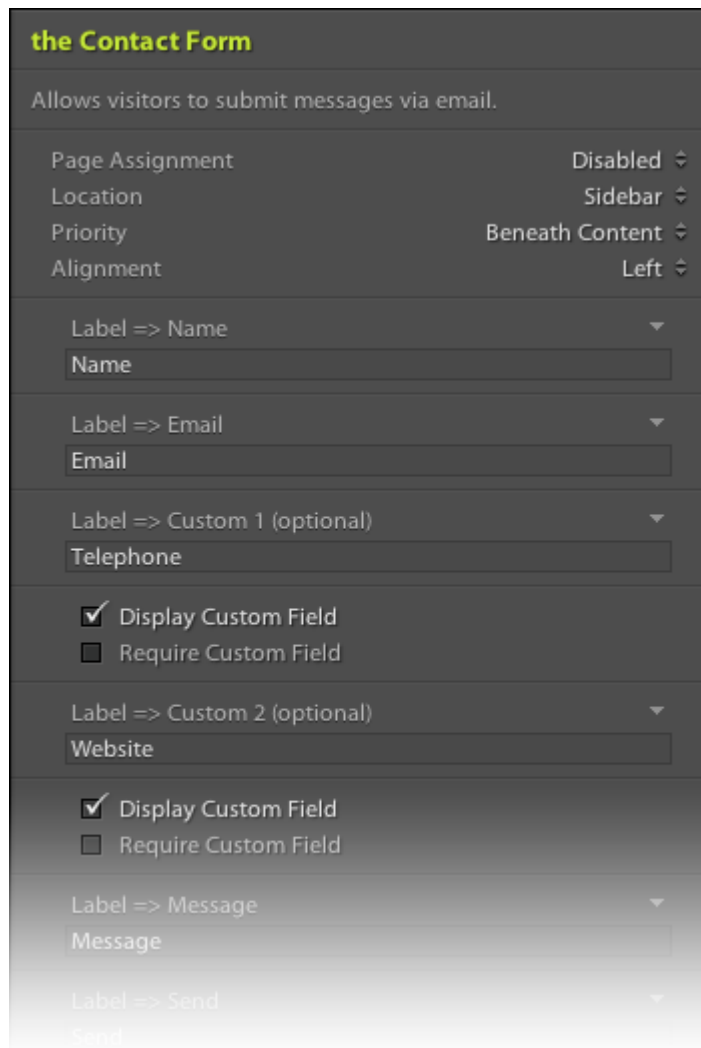

the Contact Form

The contact form allows visitors to your website to email you, while protecting your email address from bots, spiders and other forms of automated harvesting for spam.

By default, the contact form appears on the Contact page.

You may customize the form's appearance from within the **Appearance** pane, under **the Contact Form**.

To set your email address and configure the sending of mail, [install TTG BE](#) and edit the admin settings therein.